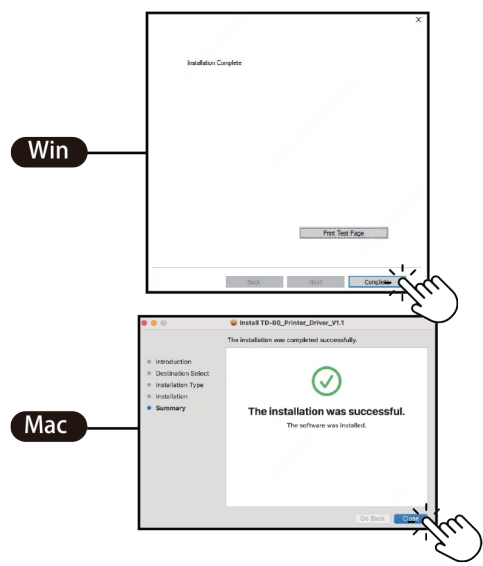

8.

*Für die Verwendung über Ethernet beachten Sie bitte das Benutzerhandbuch.