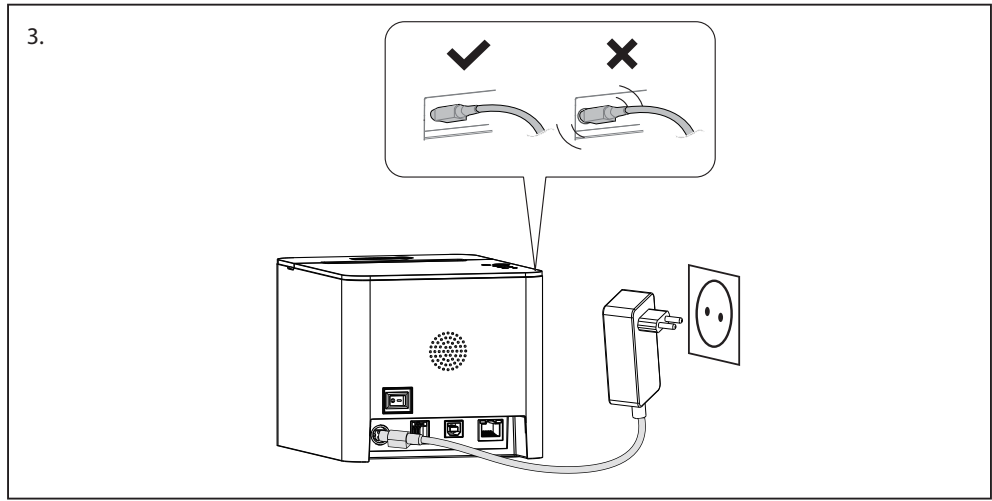

Quick Start Process