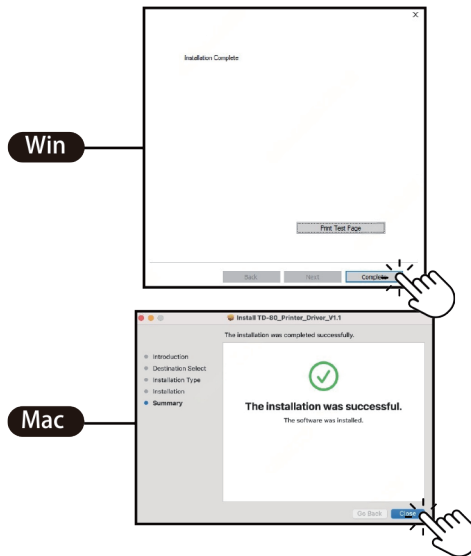

8.

*For Ethernet usage, please refer to the user manual.