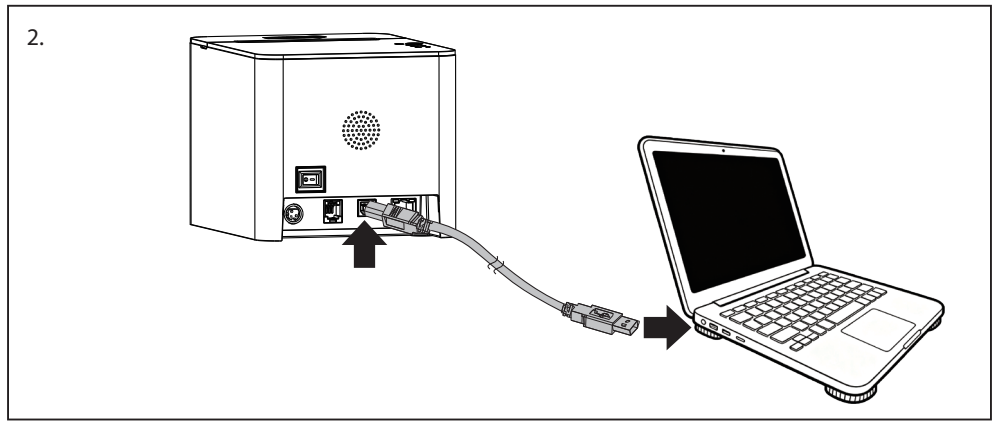

Quick Start Process