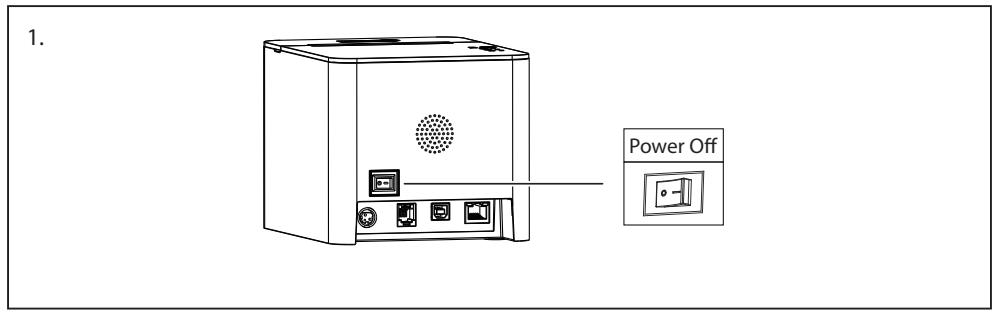

Quick Start Process